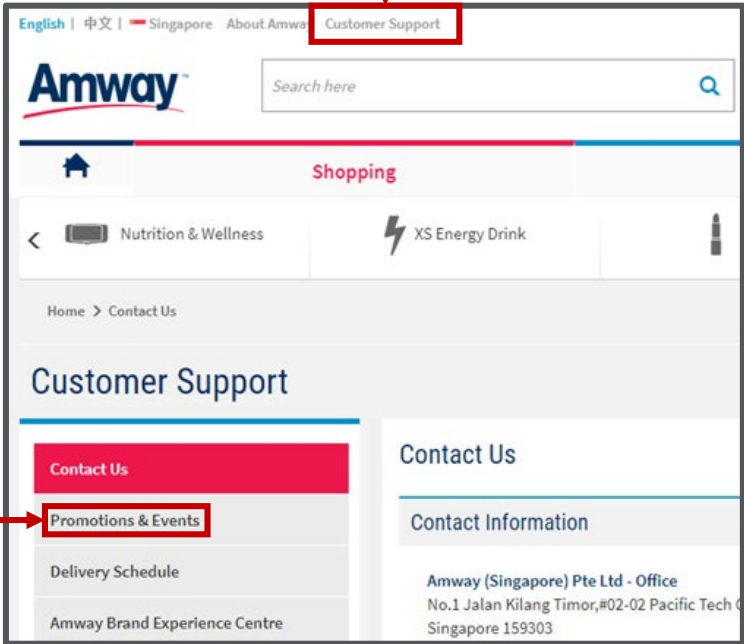

NLA TNA List

Update on
Delivery
Schedule

Amway Rules
of Conduct

New eNewsgram features to note!

1 Easy 2-Clicks-access to monthly updates (every 26th) via Amway.sg

Visit Amway.sg > [Customer Support](#) > Click 'Promotion & Events'

2 Click to leave feedback to help us improve and serve you better!

3 Click on icons to navigate between sections

Revised Timings for Room Booking at Amway Singapore City Shop

Please note the amended timings in red w.e.f. 21 Jun 2019, Friday.