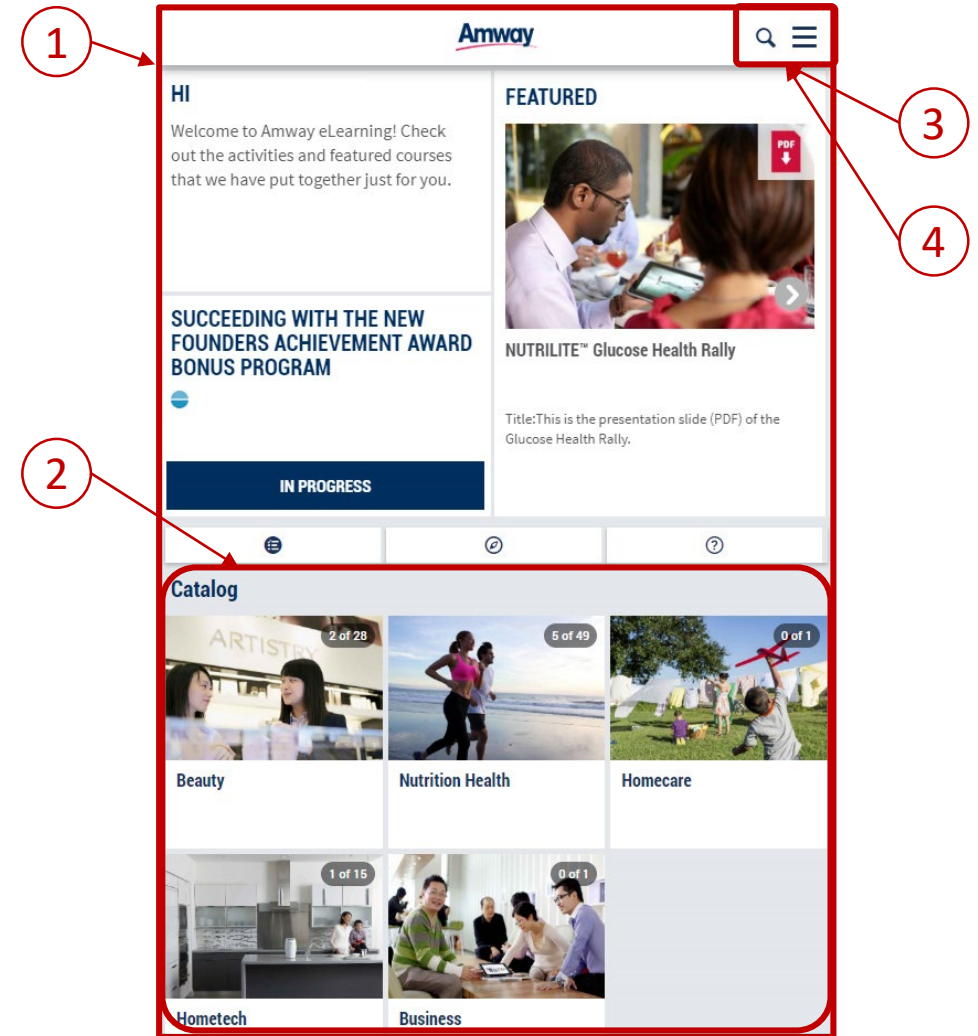

2 Click to leave feedback to help us improve and serve you better!

3 Click on icons to navigate between sections

Revised Timings for Room Booking at Amway Singapore City Shop

Please note the amended timings in red w.e.f. 21 Jun 2019, Friday.

Weekdays (Mon – Fri)	Weekends (Sat – Sun)
7:00PM – 10:00PM	11:00AM – 2:00PM 11:15AM – 2:15PM
	3:00PM – 6:00PM
	7:00PM – 10:00PM

Room	Platinums & Above only (3-hour bookings)	
	Ad-Hoc	Long Term
City Shop: Meeting Rm (20 pax)	\$60	\$50
City Shop: Seminar Rm (40 pax)	\$120	\$110
City Shop: Combined Rm (80 pax)	\$200	\$190

Improved LMS to better support our ABOs

Simply login to Amway.sg > Knowledge > Training-eLearning.

Improvements:

1. Consistent design experience when accessing LMS via both desktop and mobile.
2. Content are categorised for easier navigation.
3. Search function at top right corner.
4. Change language via menu at top right corner.