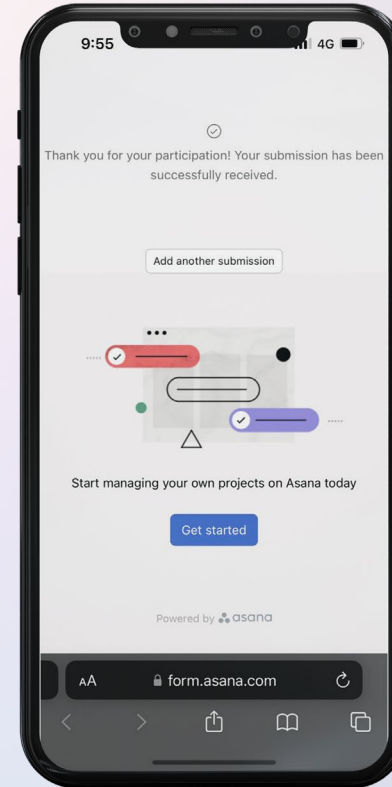

Step 4:

And you are done!
Thank you for your submission!

第四步:

完成了！感谢您的参与！