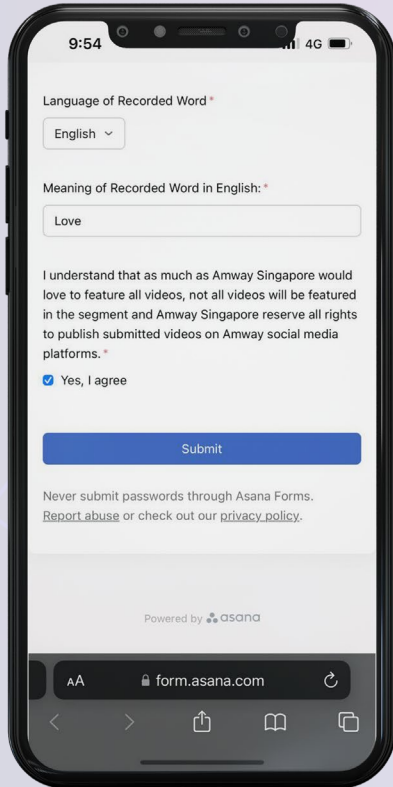

How to submit your video? 该如何提交您的视频?

Step 1:

Enter the [form submission page](#) and read through the details carefully.

第一步:

进入[表格页面](#), 并仔细地看内容。

Step 2:

Fill in your details and click select files > Photo Library/Choose Files to select and upload your video. Do keep your video under 25MB.

第二步:

填入您的信息, 点击 Select Files > Photo Library/Choose Files 选择您的视频提交。请确保您的视频在 25MB 以下。

How to submit your video? 该如何提交您的视频?

Step 3:

Let us know the language you used for the video and the meaning of your word in English.