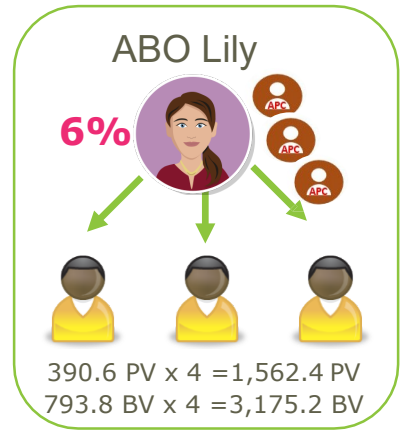

$341.73
Bronze Builder Incentive

35% x $976.37

TOTAL
5,077.8 PV / 10,319.4 BV

Potential Income:
$1,562.20

Note : Please refer to Amway website and Sales staff for more details.