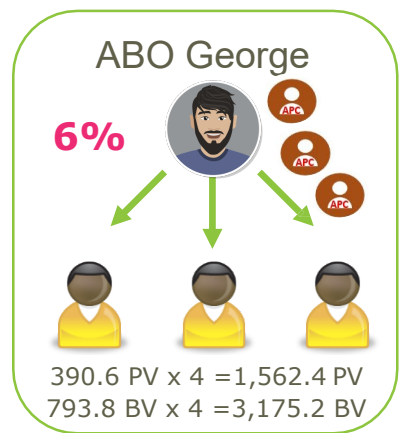

$341.73
Bronze Builder Incentive

35% x $976.37

TOTAL
5,077.8 PV / 10,319.4 BV

Potential Income:
$1,562.20

Note : Please refer to Amway website and Sales staff for more details.