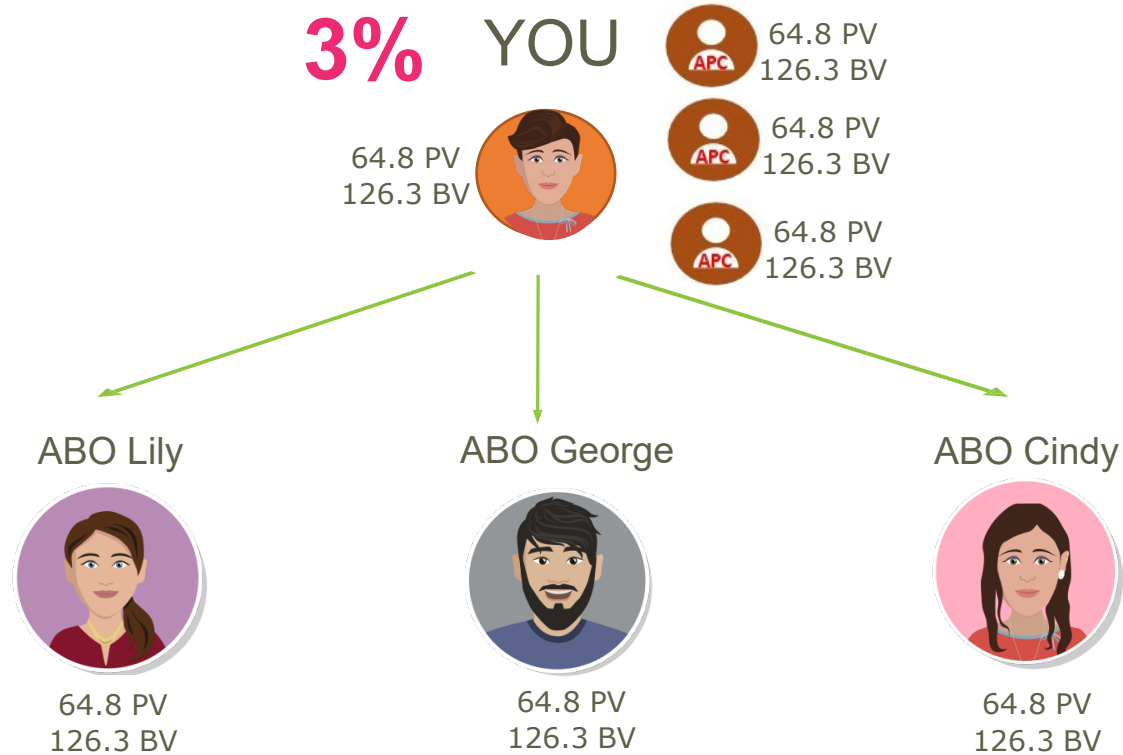

The CSI is calculated based on your PB%.

Please refer to Amway website and Sales staff for more details.

Self Use + Share

Build & Shield Pack

64.8 PV
126.3 BV

\$26.52
Performance Bonus

3% Personal
3% Differential

\$26.52
CSI

7% x 378.9 BV

Potential Income:

\$53.04

TOTAL
453.6 PV / 884.1 BV

Note : Please refer to Amway website and Sales staff for more details.

Self Use + Share

Build & Shield Pack