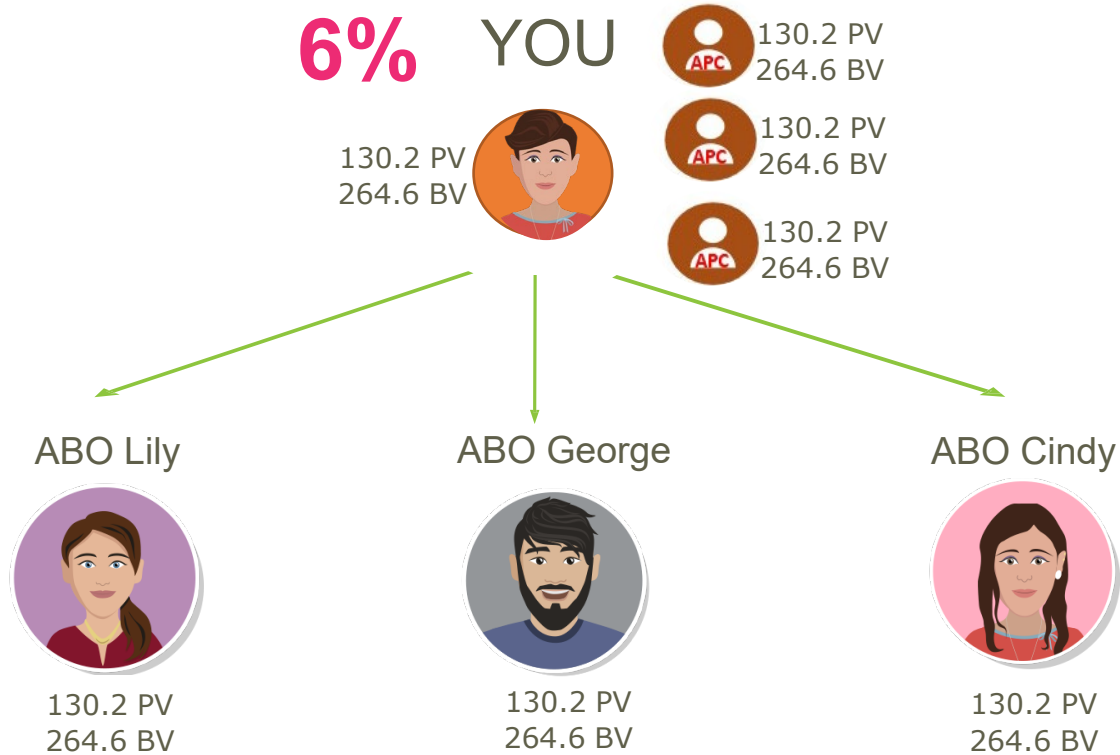

Kids Build & Shield Pack

130.2 PV
264.6 BV

\$111.13
Performance Bonus

6% Personal
6% Differential

\$31.75
CSI

4% x 793.8 BV

TOTAL
911.4 PV / 1,852.2 BV

Potential Income:

\$142.88

Note : Please refer to Amway website and Sales staff for more details.

Duplicate:

 $+$

 $\times 3 = 390.6 \text{ PV}$
 793.8 BV

\$976.37
Performance Bonus

15% Personal
9% Differential

15% YOU