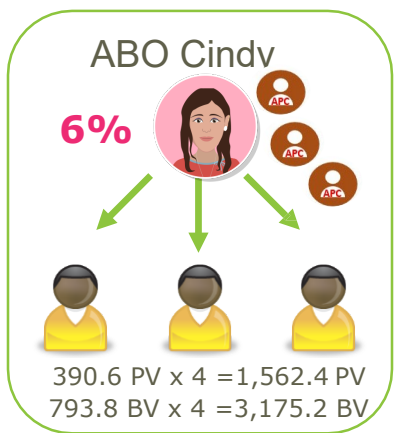

$341.73
Bronze Builder Incentive

35% x $976.37

TOTAL
5,077.8 PV / 10,319.4 BV

Potential Income:
$1,562.20

Note : Please refer to Amway website and Sales staff for more details.