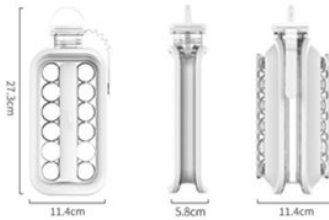

eSpring Cartridge Promo

Now – 31 May

AP\$248.00

RP\$310.00

Get eSpring water bottle with ice cube maker (worth \$35) at only \$8 with every eSpring Cartridge purchased.

Water Bottle with Ice Cube

Material: Food grade PC

Size: 27.3cm x 11.4cm x 5.8cm (Closed) and 27.3cm x 11.4cm x 11.4cm (Opened)

Weight: 460g

Volume: 160ml (Closed) and 1150ml (Opened)

Pattern: White with small blue eSpring logo on cap

Remember to open the cap before popping the ice!

材质：食品级PC

尺寸：27.3cm x 11.4cm x 5.8cm（闭合），27.3cm x 11.4cm x 11.4cm（打开）

重量：460克

容量：160ml（闭合）以及 1150ml（打开）

款式：白色，瓶盖上印有蓝色的 eSpring 标徽

拉开水壶取冰前记得打开瓶盖！

注：•赠品售完即止。