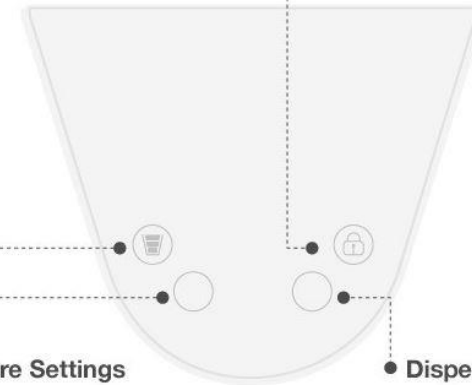

• Dispensing

Press once to dispense water, and press again to stop.
If you set the water output in advance, pressing it once will dispense the default water volume and it will stop automatically.