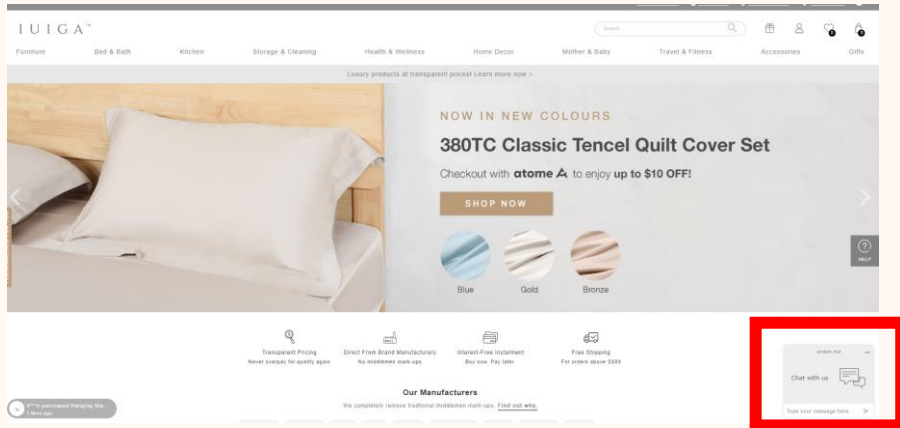

Terms & Conditions

eSpring Promo/eSpring Cartridge Promo

IUIGA™ Hot Water Dispenser

- Product Warranty: One year from date of purchase based on Amway Invoice.

For service and repair, you may approach the customer service chat online at: <https://www.iuiga.com/>. The customer service team will assist on the product return for repairs.

Alternatively, you may approach the IUIGA™ outlets in Singapore (<https://www.iuiga.com/Visit-Our-Stores>) for the service and repair.

* Repairs are free for all manufacturing defects within warranty period.