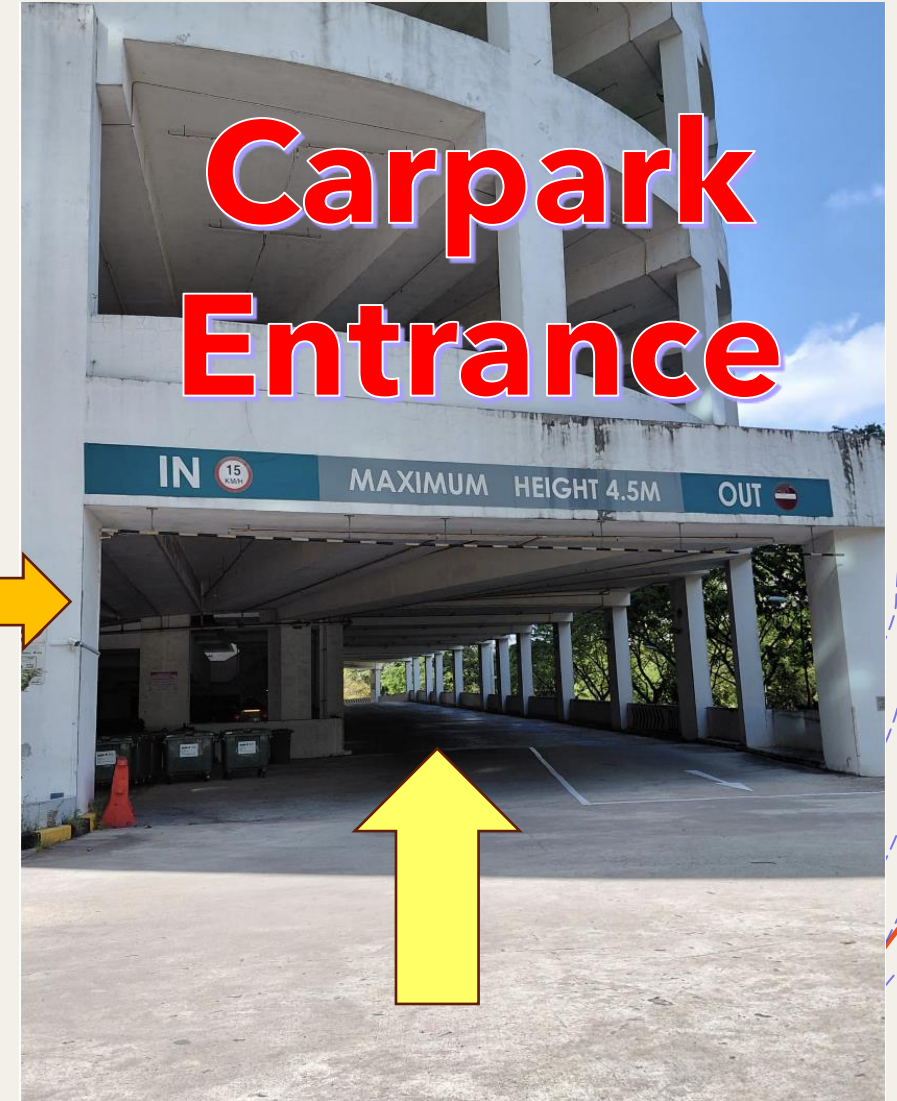

By Car

(Postal code: 768162)

Easy access from major expressway

- Seletar Expressway (SLE)
- Central Expressway (CTE)
- Bukit Timah Expressway (BKE)
- Tampines Expressway (TPE)

* Carpark entrance at the end of the driveway

Carpark Entrance