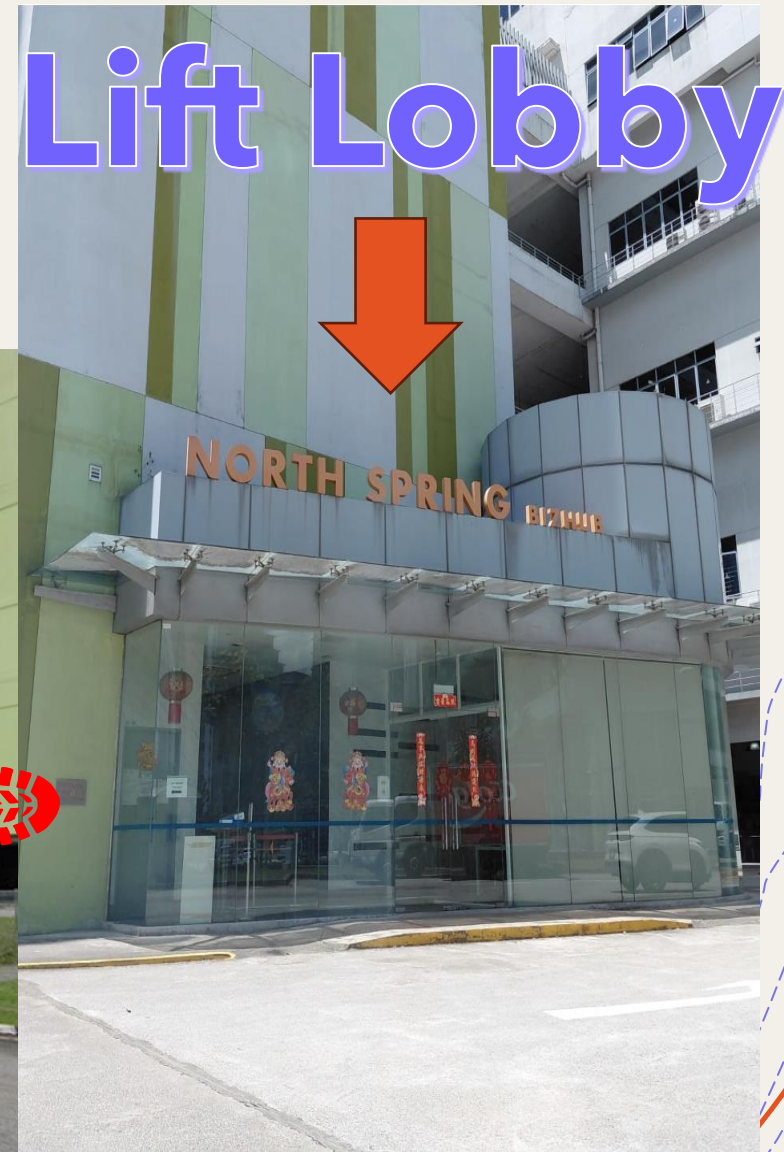

From Bus Stop to North Spring Bizhub

Continue walking on this path,
North Spring Bizhub is on the left

After entering North Spring Bizhub

Turn right, walk straight to the lift lobby

Arriving at Level 3

To unit #03-42