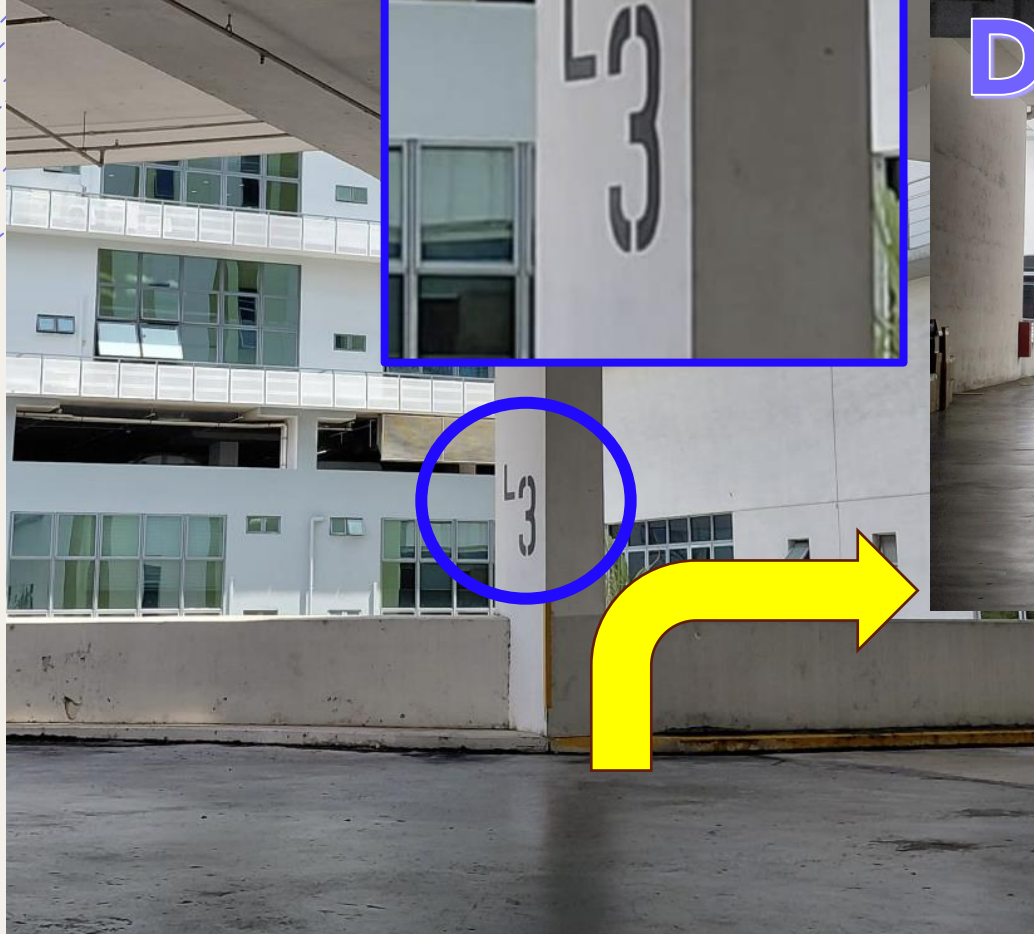

Enter L3 to HOUSE NO. 7